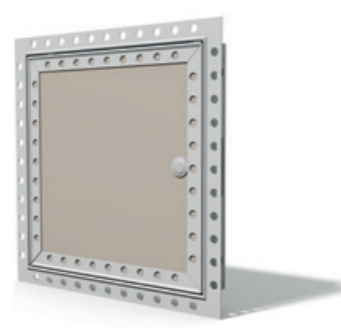

Orbis riser door access panels

Orbis riser door access panels are designed and fire tested to provide fire protection to the various service shafts that run through large buildings, providing valuable protection from both inside the shaft and to prevent fire spreading up throughout the building.

3 way lock as standard

Features

- Fire tested to EN 1634-1:2008 and available in FD60 and FD120 fire ratings (NFR also available)
- Door leaf and frame manufactured in high quality 1.2mm steel
- Suitable for wall or ceiling applications
- Available in sizes to suit customer requirements
- Available with acoustic rating up to 40dB
- Beaded frame is virtually concealed
- Also available with picture frame surround
- 3 way lock as standard (alternative locking options available on request)
- As standard all panels are finished in White RAL9010 but other RAL or BS colours are available to special order. Please contact us for further information.

* Please note ORB002 is not interchangeable.

CORE RANGE

(See table opposite for available sizes)

ORB 001

- Supplied with a metal door
- Supplied with a picture or beaded frame
- Suitable for most wall or ceiling systems
- Available in 60 and 120 minute fire rating (**ORB 001FD60** & **ORB 001FD120**)

ORB 002

- Supplied with a metal door
- Available with picture frame only
- Suitable for most wall or ceiling systems

ORB 003

- Supplied with a plasterboard door
- Supplied with a beaded frame
- Suitable for most wall or ceiling systems
- Available in 60 minute fire rating (**ORB003FD60**)